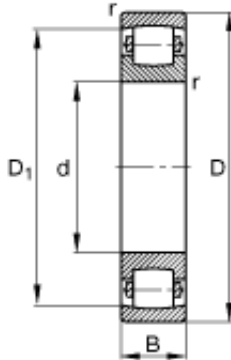

Toyana BEARINGS Morocco

140 mm x 250 mm x 42 mm FAG 20228-MB Spherical Roller Bearings

Bearing No. 20228-MB

Size	140x250x42 mm
Bore Diameter	140 mm
Outer Diameter	250 mm
Width	42 mm
d	140 mm
D	250 mm
B	42 mm
D_1	223,9 mm
$D_{a \max}$	236 mm
$d_{a \min}$	154 mm
$r_{a \max}$	2,5 mm
r_{\min}	3 mm
m	9,09 kg / Weight
C_r	390000 N / Dynamic load rating (radial)
C_{0r}	530000 N / Static load rating (radial)
n_G	3050 1/min / Limiting speed
C_{ur}	50000 N / Fatigue limit load, radial

20228-MB Bearing 2D drawings and 3D CAD models